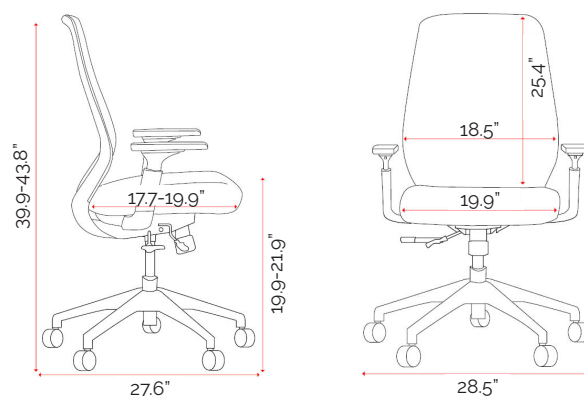

Features.

- Breathable mesh back
- Simple mechanism with 2 locking positions
- Depth adjustable seat slider
- Molded seat foam
- Gray nylon 5 star base with nylon PU castors
- 2D adjustable armrests

Specifications.

	(inches)	(mm)
Overall	28.5w/27.6d/39.9-43.8h	725w/700d/1013-1113h
Back	18.5w/25.4h	470w/645h
Seat	19.9w/17.7-19.9d	505w/450-505d
Seat Height	19.9-21.9h	455-555h

Fabric Meterage (seat only) 0.47yd 0.43m