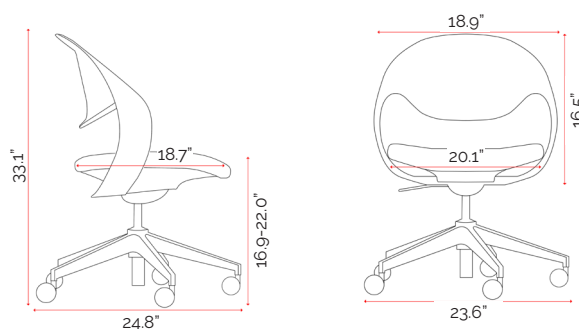

Colours.

Colours

Quality Assurance and Accreditations.